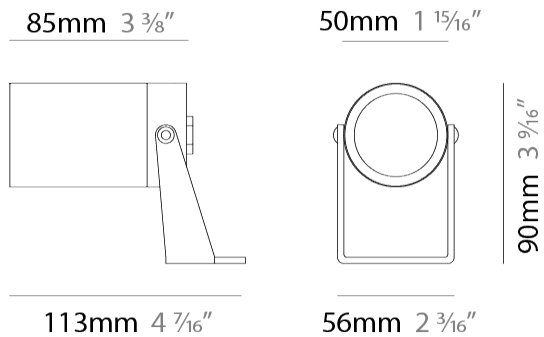

NANO XL SURFACE

E9F235-

base number	Color	Finish	Lens
	Temperature	Options	Options

1. To build a product code in our configurator select the specify button on the base model # product page
2. To build a manual product code on this datasheet choose from the options listed below in blue font and add the suffix to the base model #

GENERAL

Series: Nano Flood
Subseries: Nano XL
Brand: Platek
Division: Exterior
Mounting Type: Surface
Mounting Location: Above Ground
Subcategory: Flood

PHYSICAL

Shape: Cylinder
Length (mm): 85
Length (in): 3 3/8
Width (mm): 50
Width (in): 2
Height (mm): 90
Height (in): 3 9/16
Light Distribution: Adjustable / Direct
Diffuser: Clear tempered glass
Fixture Finish: BLK / WHI / GRY / COR / ANT / BRZ
Fixture Material: Aluminum Die Cast
Cable Details: Supplied with 1 power cable 0.5m in length

ELECTRICAL

Lamp Type: LED
Input Wattage (W): 7.5
Total Output Wattage (W): 7
Dimming: Non-Dimmable / 0-10V Dimming
Driver Included: No
Driver Location: Remote
Driver Type: Constant Voltage- 120 / 277Vac
Driver Class: Class 2
Input Voltage (V): 120 - 277
Constant Voltage (V): 24

LED

Number of LEDs: 1
Color Temperature (°K): 2700 / 3000 / 4000
Max. Delivered Lumen (lm): 245 / 255
Nominal Lumen (lm): 704 / 740
CRI: >80 CRI
Lamp Life (hrs): 60000

OPTICAL

Optic°: 20 / 30

RATINGS AND CERTIFICATIONS

Certified By: Certified for North American Standards
IP rating: IP66
IK Rating: IK08
Bug Rating: B1 U0 G0