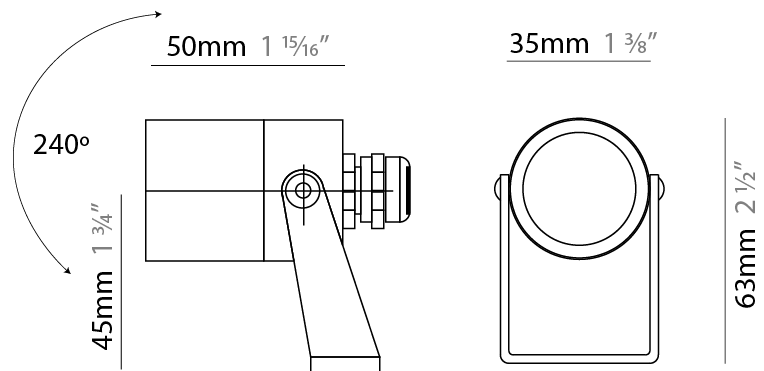

GENERAL

Series: Nano Flood
Subseries: Nano Standard
Brand: Platek
Division: Exterior
Mounting Type: Surface
Mounting Location: Above Ground
Subcategory: Flood

PHYSICAL

Shape: Cylinder
Length (mm): 50
Length (in): 1 ¹⁵/₁₆
Width (mm): 35
Width (in): 1 ³/₈
Height (mm): 63
Height (in): 2 ¹/₂
Light Distribution: Adjustable / Direct
Diffuser: Clear tempered glass
Fixture Finish: [BLK / WHI / GRY / COR / ANT / BRZ](#)
Fixture Material: Aluminum Die Cast
Cable Details: Supplied with 1 power cable 5m in length

ELECTRICAL

Lamp Type: LED
Input Wattage (W): 2.7
Total Output Wattage (W): 2
Dimming: Non-Dimming / Phase Dimming (120Vac only) / 0-10V Dimming
Driver Included: No
Driver Location: Remote
Driver Type: Constant Voltage - 120 / 277Vac
Input Voltage (V): 120 - 277
Constant Voltage (V): 24V
Upon Request: (Not included - see components [IP65 or higher enclosure to be supplied by others]) 0-10Vdc dimming / Phase dimming / Non-dimming 120/277Vac

LED

Number of LEDs: 1
Color Temperature (°K): [2700 / 3000 / 4000](#)
Max. Delivered Lumen (lm): 150 - 175 / 155 - 180
Nominal Lumen (lm): 250 / 260
CRI: >80 CRI
Lamp Life (hrs): 60000

OPTICAL

Optic°: [14 / 26 / 38 / Elliptical](#)

RATINGS AND CERTIFICATIONS

Certified By: Certified for North American Standards
IP rating: IP66
IK Rating: IK08
Bug Rating: B0 U0 G0